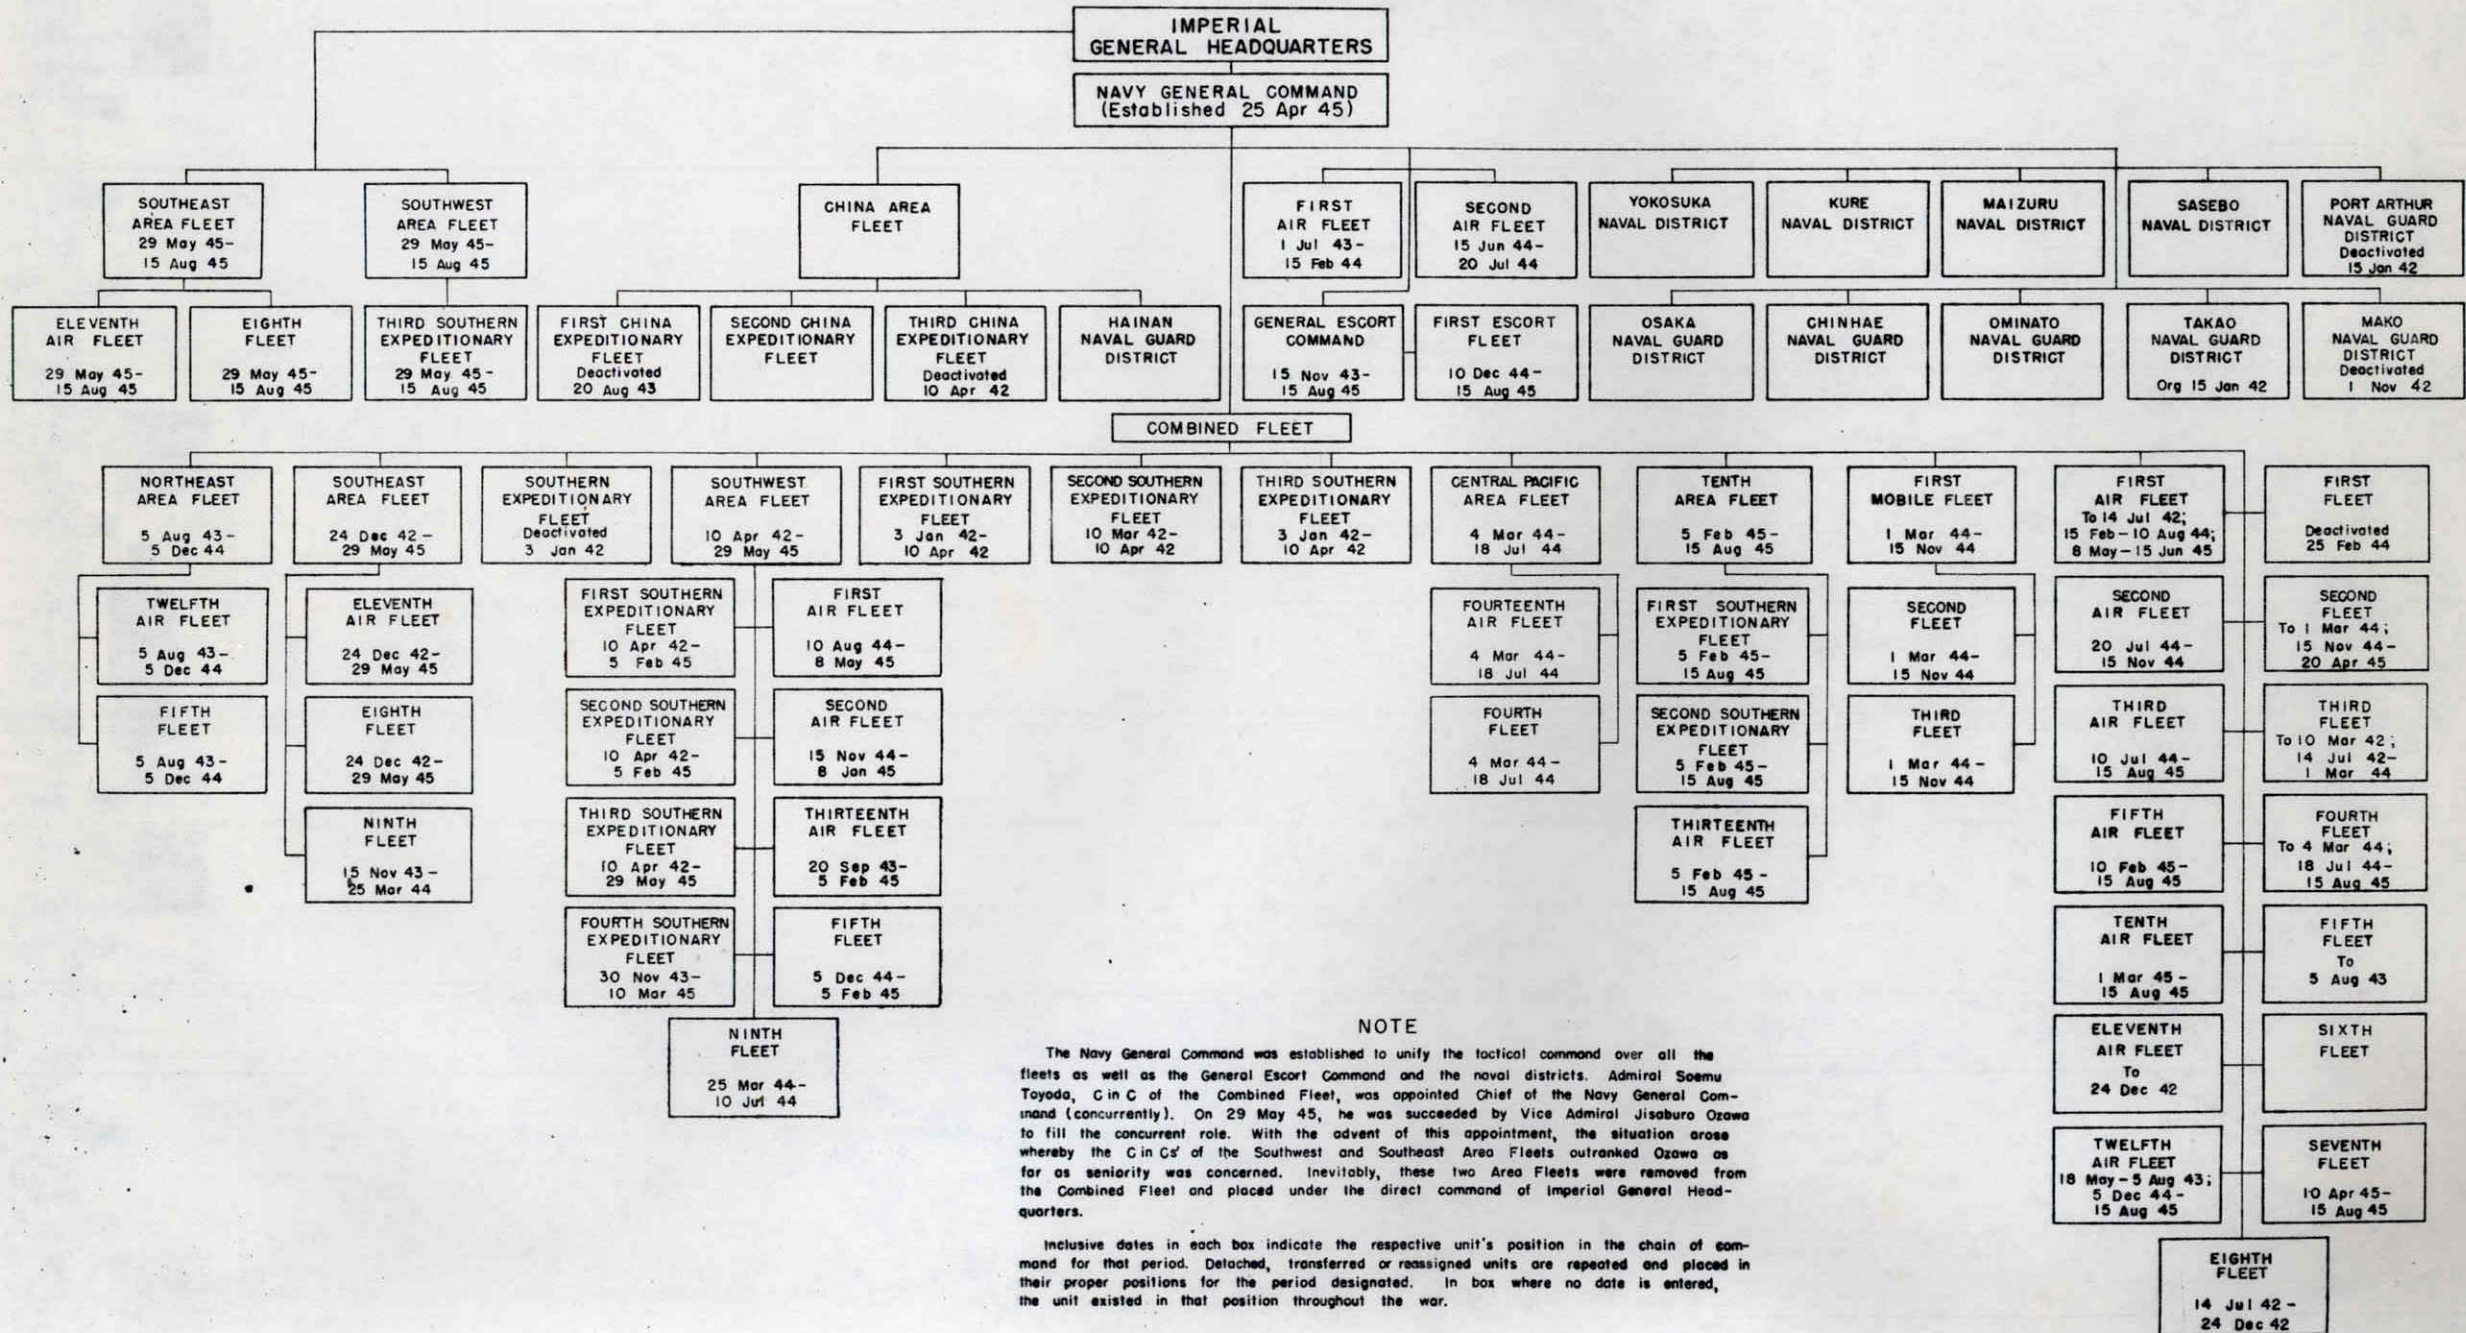

CHAIN OF COMMAND OF THE IMPERIAL JAPANESE NAVY (From 8 December 1941 to 15 August 1945)

NOTE

The Navy General Command was established to unify the tactical command over all the fleets as well as the General Escort Command and the naval districts. Admiral Soemu Toyoda, C in C of the Combined Fleet, was appointed Chief of the Navy General Command (concurrently). On 29 May 45, he was succeeded by Vice Admiral Jisaburo Ozawa to fill the concurrent role. With the advent of this appointment, the situation arose whereby the C in Cs of the Southwest and Southeast Area Fleets outranked Ozawa as far as seniority was concerned. Inevitably, these two Area Fleets were removed from the Combined Fleet and placed under the direct command of Imperial General Headquarters.

Inclusive dates in each box indicate the respective unit's position in the chain of command for that period. Detached, transferred or reassigned units are repeated and placed in their proper positions for the period designated. In box where no date is entered, the unit existed in that position throughout the war.